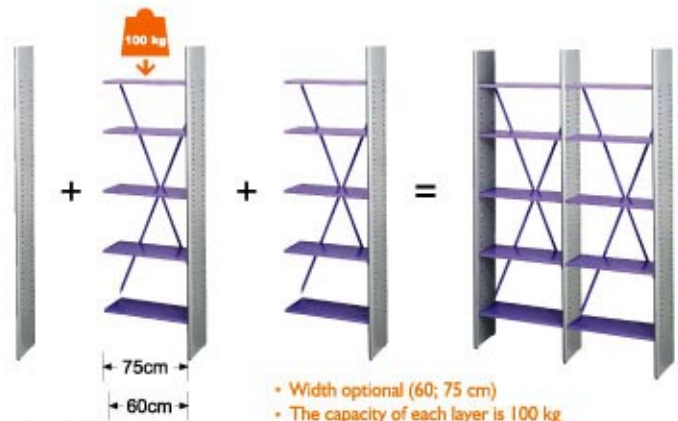

SOHO Self-assembly steel racks

• DIY

- Multi-functional shelf is suitable for sorting CDs, DVDs, books, and display any heavy-duty objects. The shelf is adjustable according to your own needs.
- Use with a cross-brace increases stability and safety.
- Rear supporting bars can prevent objects from falling. Make sure the two sides are parallel.

1. Adjustable and extendable self, easy to place according to your own needs.
2. Easy assembly: only one screwdriver and four screws required for assembly.
3. High loading capacity for each layer : 100kg
4. Amazing loading capacity of one shelf: 400kg.

SH-1830 (39-1)
30Wx300Dx1800Hmm
Package: 1 pc/1 ctn/0.98cft
N.W.: 9.5kgs G.W.: 10.5kgs

SH-3060 (39-2)
540Wx300Dx20Hmm
Package: 1 pc/1 ctn/0.17cft
N.W.: 2.5kgs G.W.: 3kgs

SH-3075 (39-3)
690Wx300Dx20Hmm
Package: 1 pc/1 ctn/0.21cft
N.W.: 2.4kgs G.W.: 2.9kgs