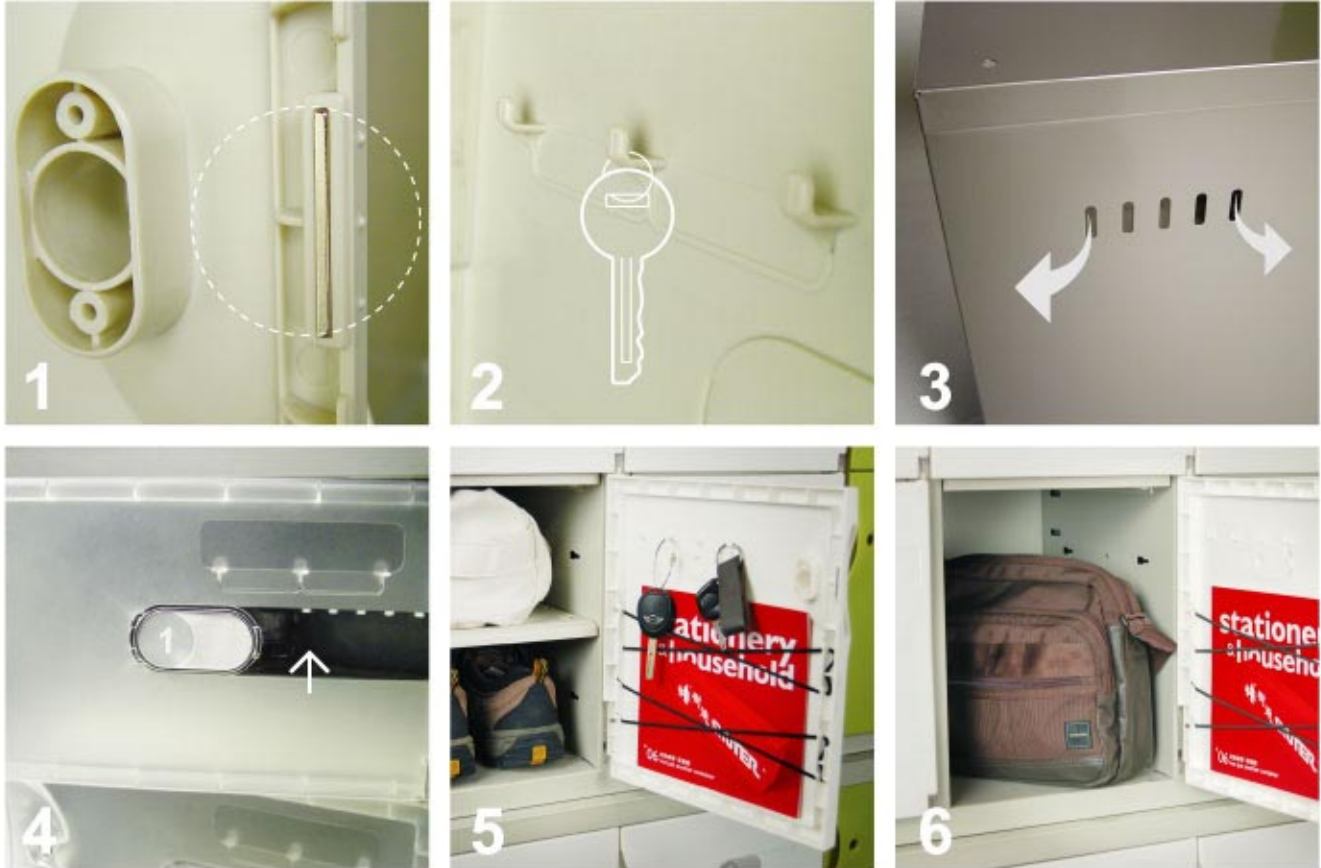

White

2006 優良設計產品
GOOD DESIGN PRODUCT

2006 Good Design Product Award

(minimum quantity:10, Extra 7 work days required)

Characteristics of space cabinets

1. Ease opening/ closing with strong magnet attached on door.
2. Ergonomic 3 hooks built in design.
3. Odor smell reduced due to ventilation holes.
4. Clear see through window.
5. Bungee holders for small objects.
6. Patented door structure. Patent no.M258653

Optional accessories

Panel Lock
(two keys included)

Divider inside each drawer

Wooden platform is available upon request.
three rows 892Wx350Dx15Hmm
four rows 1187.5Wx350Dx15Hmm

SCO3 Odor-reduction machine